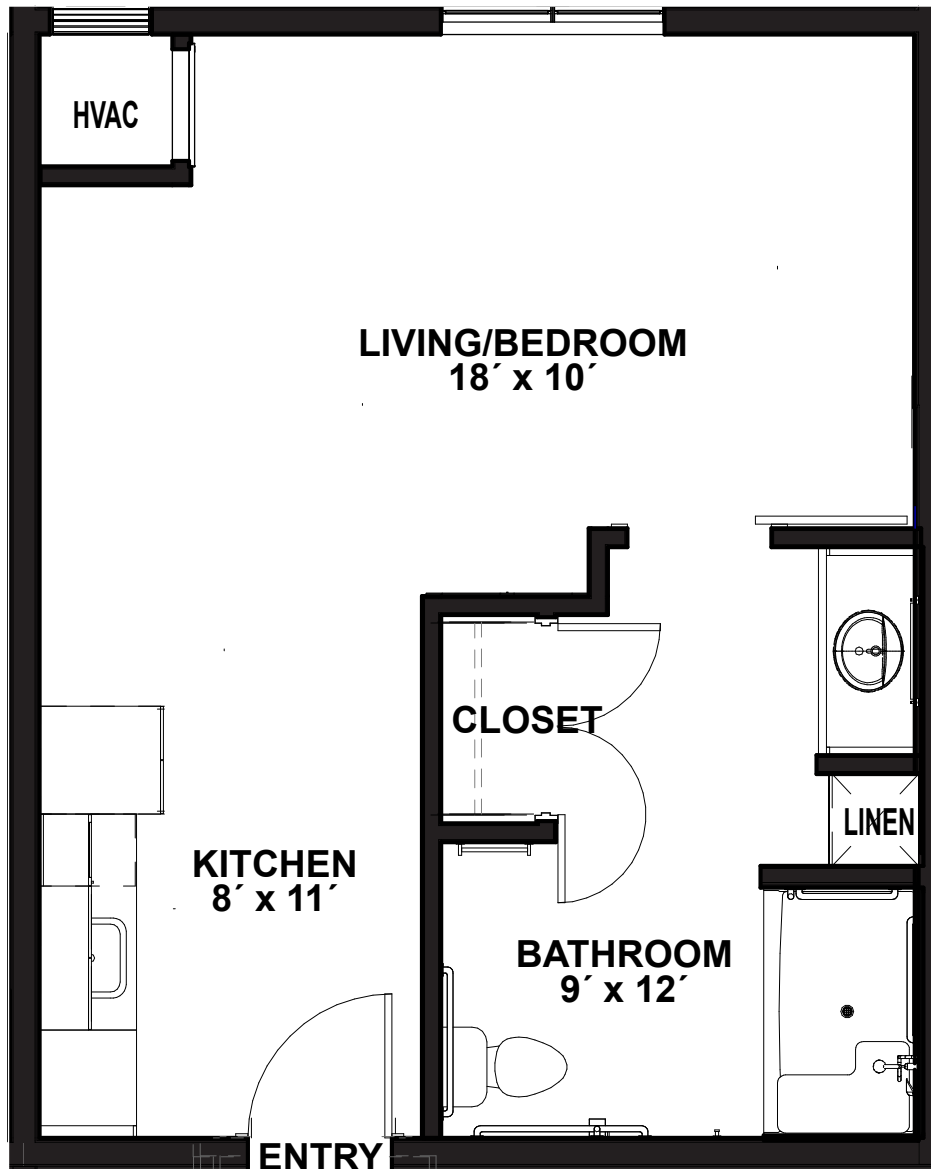

ASSISTED LIVING

THE OLEANDER Studio Deluxe 446 sq. ft.

Approximate square footage

THE OLEANDER

Studio • 446 sq. ft.

Approximate square footage

Highpoint
at Fort Mill

Information Center • 6056 Simon Circle • Fort Mill, SC 29715
803-212-9495 • HighpointFortMill.com