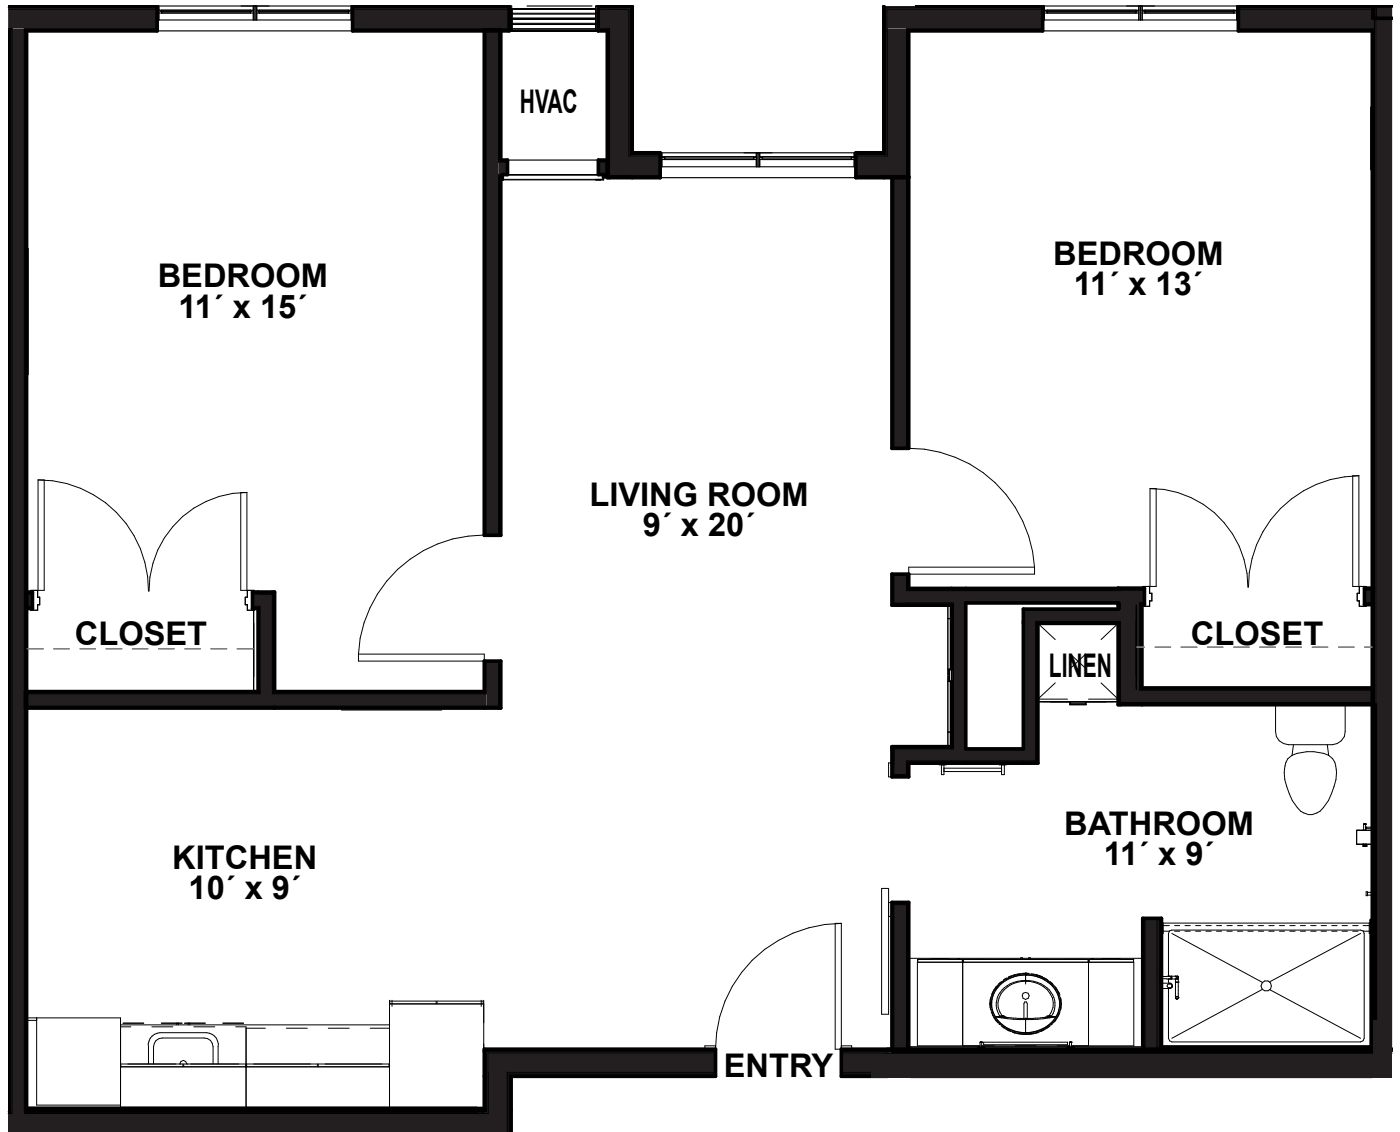

## THE PALMETTO

Two Bedroom, One Bathroom

806 sq. ft.

Approximate square footage

# THE PALMETTO

Two Bedroom, One Bathroom • 806 sq. ft.  
Approximate square footage

Highpoint  
at Fort Mill

Information Center • 6056 Simon Circle • Fort Mill, SC 29715  
803-212-9495 • [HighpointFortMill.com](http://HighpointFortMill.com)