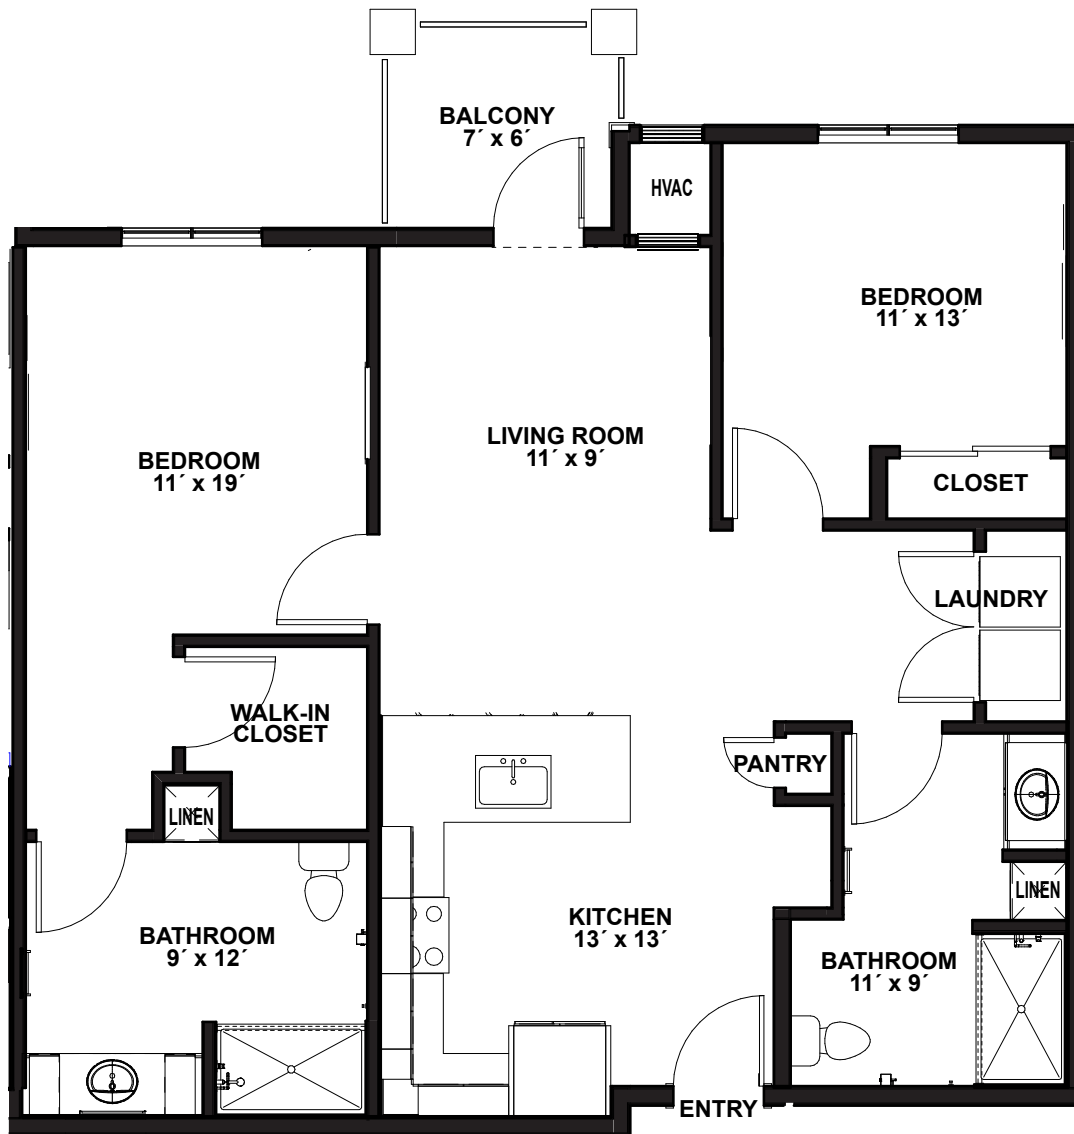

## THE AZALEA

Two Bedroom, Two Bathroom  
Starting at 1,058 sq. ft.

Approximate square footage

# THE AZALEA

Two Bedroom, Two Bathroom • Starting at 1,058 sq. ft.  
Approximate square footage

Highpoint  
at Fort Mill

Information Center • 6056 Simon Circle • Fort Mill, SC 29715  
803-212-9495 • [HighpointFortMill.com](http://HighpointFortMill.com)