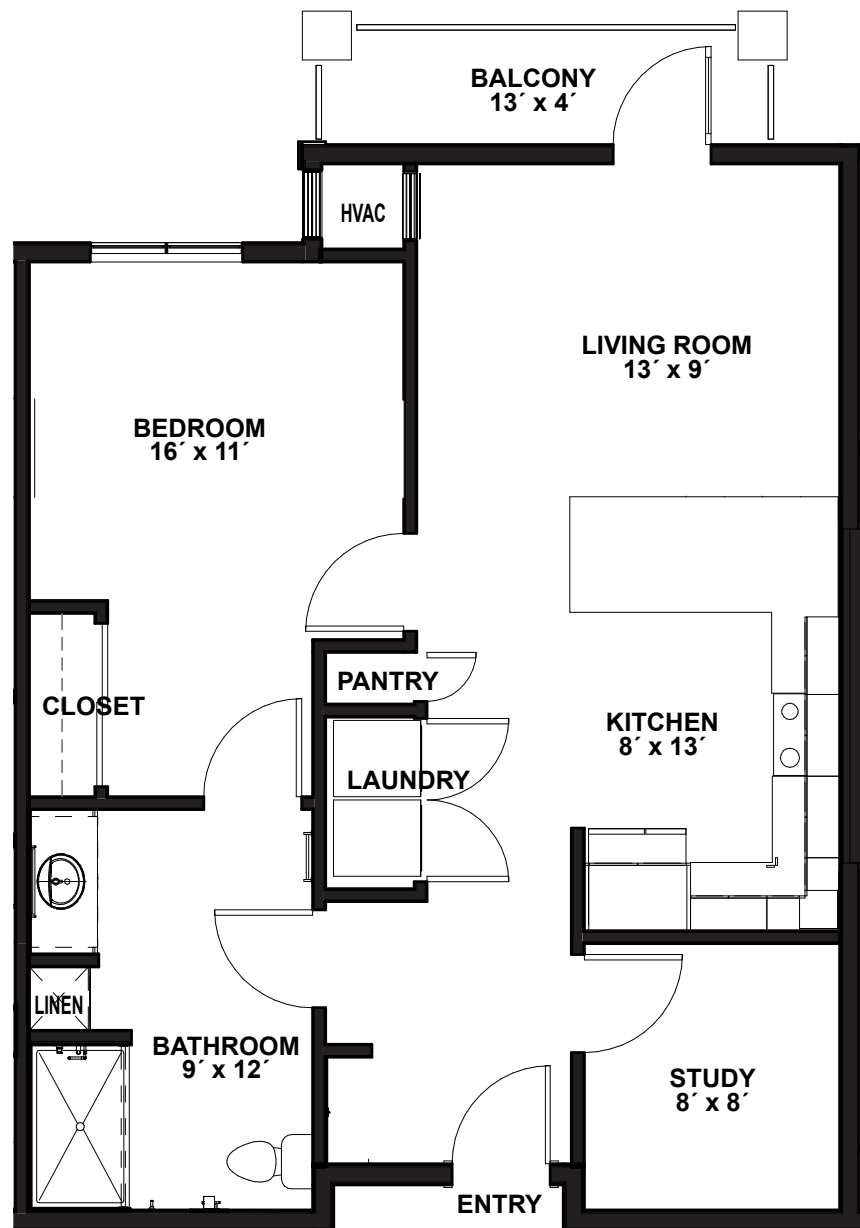

INDEPENDENT LIVING

THE HYDRANGEA

One Bedroom, One Bathroom Deluxe
Starting at 842 sq. ft.

Approximate square footage

THE HYDRANGEA

One Bedroom, One Bathroom Deluxe • Starting at 842 sq. ft.
Approximate square footage