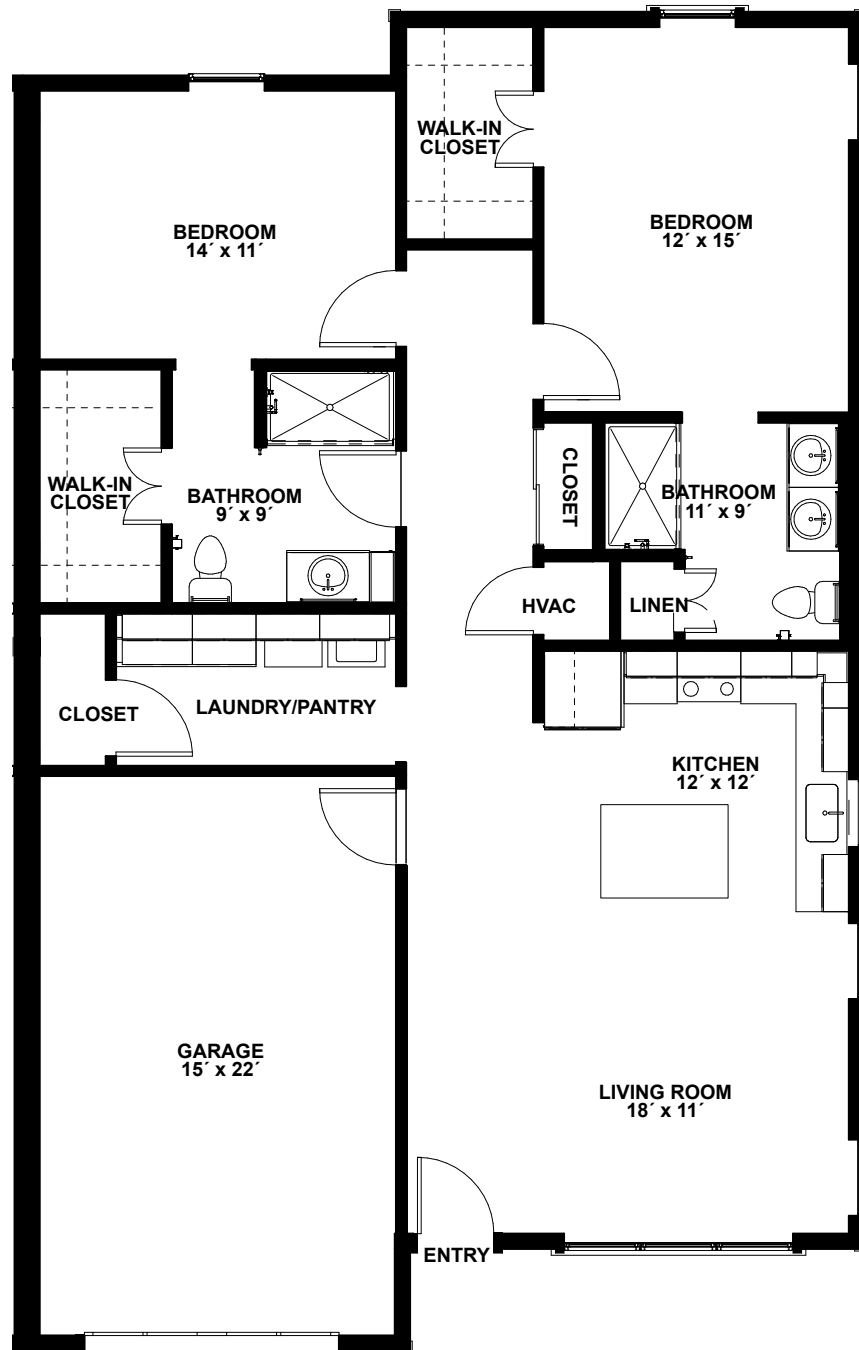

INDEPENDENT LIVING

THE WISTERIA

Two Bedroom, Two Bathroom Cottage

1,748 sq. ft.

Approximate square footage

THE WISTERIA

Two Bedroom, Two Bathroom Cottage • 1,748 sq. ft.
Approximate square footage

Highpoint
at Fort Mill