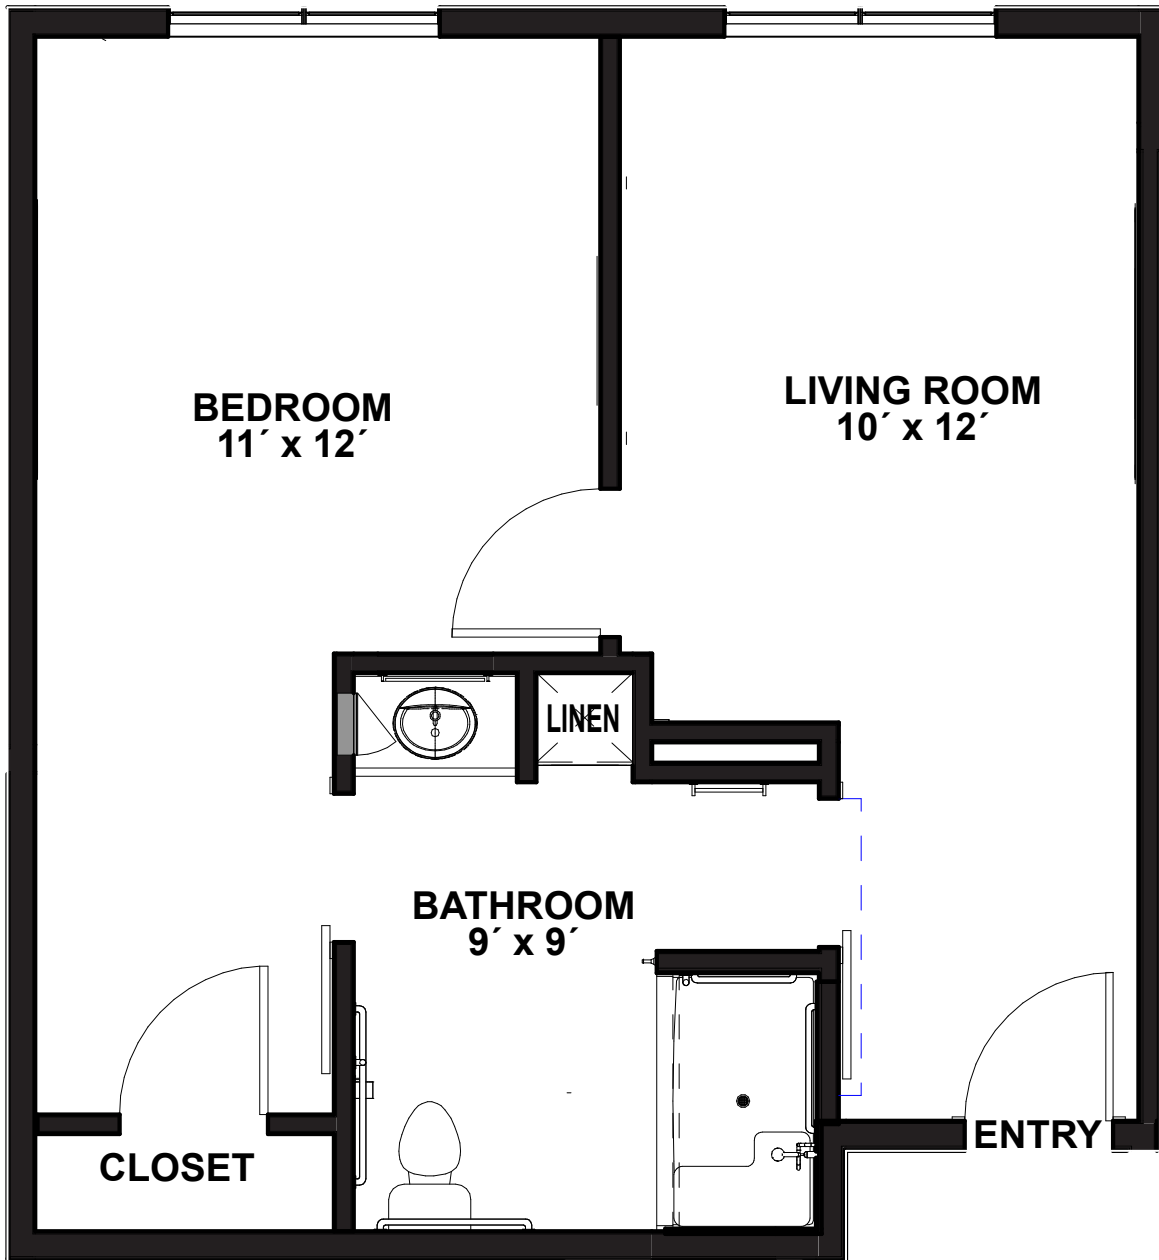

MEMORY CARE

THE CYPRESS

One Bedroom, One Bathroom

544 sq. ft.

Approximate square footage

THE CYPRESS

One Bedroom, One Bathroom • 544 sq. ft.
Approximate square footage

Highpoint
at Fort Mill